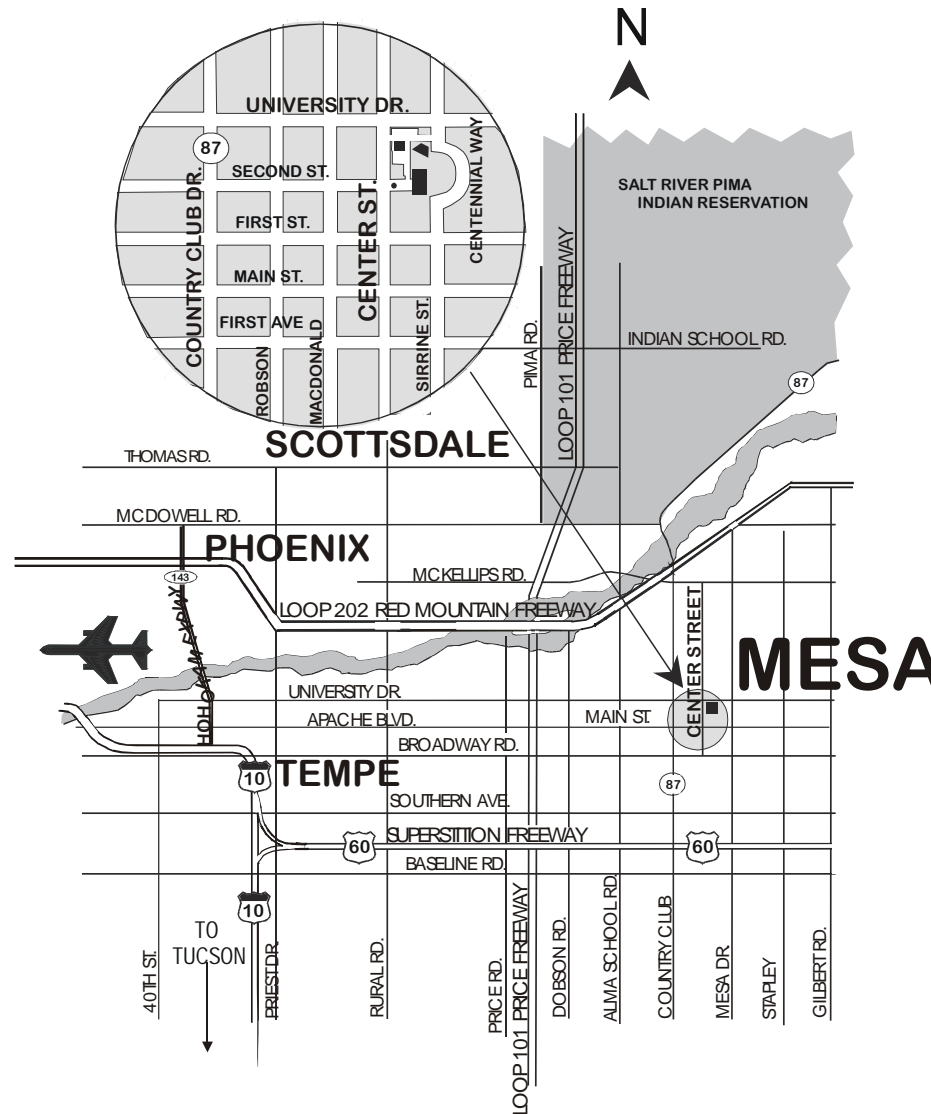

Directions to Mesa Convention Center and Mesa Amphitheatre

We are located on the southeast corner of
University Drive and Center Street

From the North-

I-17 South to I-10 East
I-10 East to the 202 Loop East
202 Loop East to Country Club
Country Club South to University, turn left
University East to Center, turn right
We are immediately on your left.

From Central Phoenix-

I-10 East to the 202 Loop East
202 Loop East to Country Club
Country Club South to University, turn left
University East to Center, turn right
We are immediately on your left.

From the East-

US 60 West towards Mesa
(the Superstition Freeway)
To Country Club, turn right
Country Club North to University, turn right
University East to Center, turn right
We are immediately on your left.

From the Northeast-

101 Loop South to 202 Loop East
202 Loop East to Country Club
Country Club South to University
University East to Center, turn right
We are immediately on your left.

From Tucson-

I-10 West to US 60 East towards
Mesa, Tempe, Apache Junction
(the Superstition Freeway)
US 60 East to the Country Club exit,
turn left onto Country Club
Country Club North to University,
turn right
University East to Center, turn right
We are immediately on your left.

From Payson-

Highway 87 South (it will become
Country Club in Mesa),
Country Club South to University,
turn left
University East to Center, turn right
We are immediately on your left.

263 N. Center Street
Mesa, Arizona 85201
(480) 644-2178

www.MesaConventionCenter.com

www.MesaAmp.com

The Mesa Convention Center offers
complimentary parking.